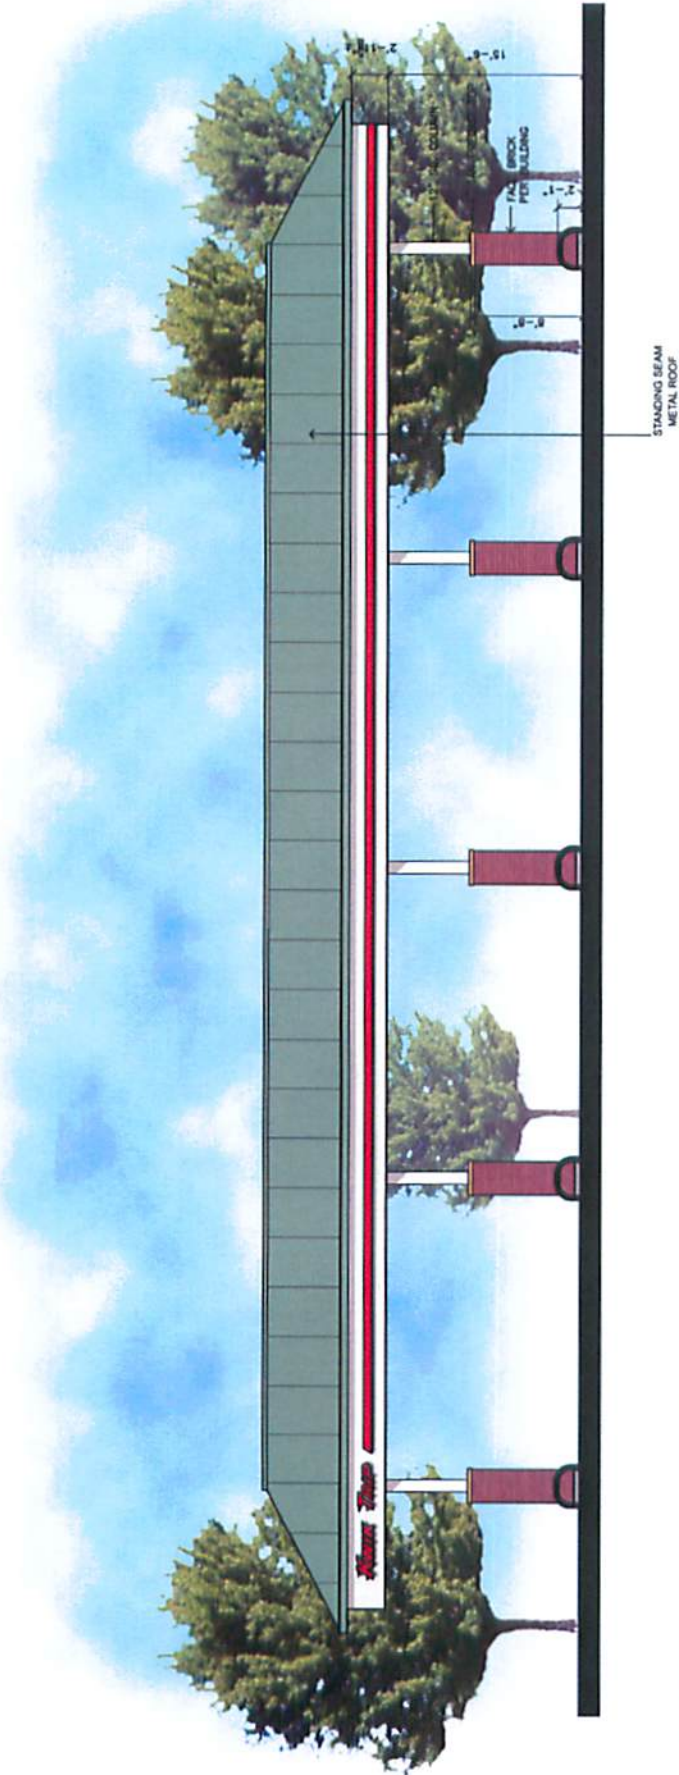

LARSON
 ARCHITECT

1974 Nakomis Avenue
 La Crosse, WI 54603
 (608) 784-6808
 FAX (608) 784-6599

AWIK TRIP STORES
AWIK STOP STORES

FUEL CANOPY

Revised :
 Date :
 Checked : TPL
 Drawn : JPL
 Project # :

FRONT ELEVATION

SIDE ELEVATION